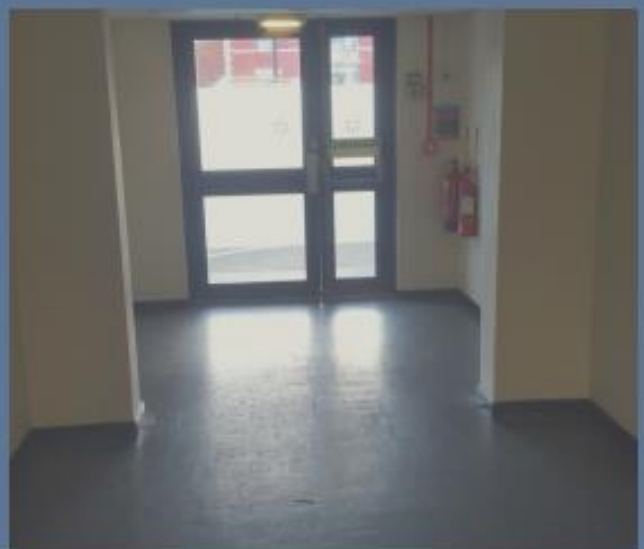

LINSKILL CENTRE - NURSERY ENTRANCE

Main entrance to the Linskill Nursery with secure access via intercom.

Stepped and ramped access from nursery car park (lower site).

Frosted glass doors (intercom) enables access to corridor leading to nursery.

Push button mechanism to exit the building.

Linskill Centre, Linskill Terrace,
North Shields, NE30 2AY